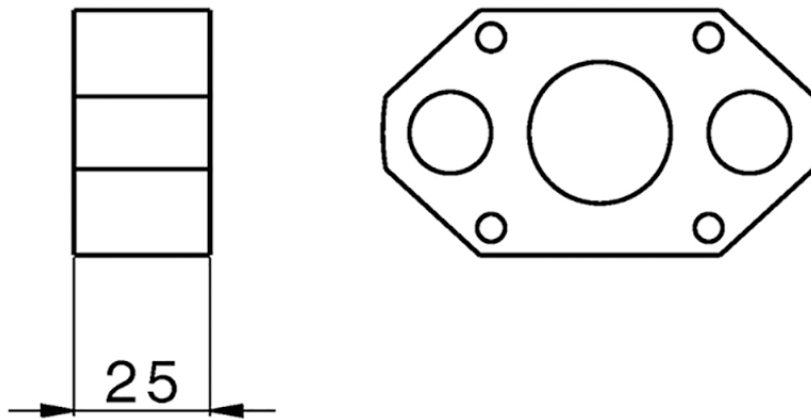

Prolunga +25 mm ONE BOX_ZB008590

ZB008590

<https://www.huberitalia.com/prolunga-25-mm-one-box-zb008590>

2024-12-22