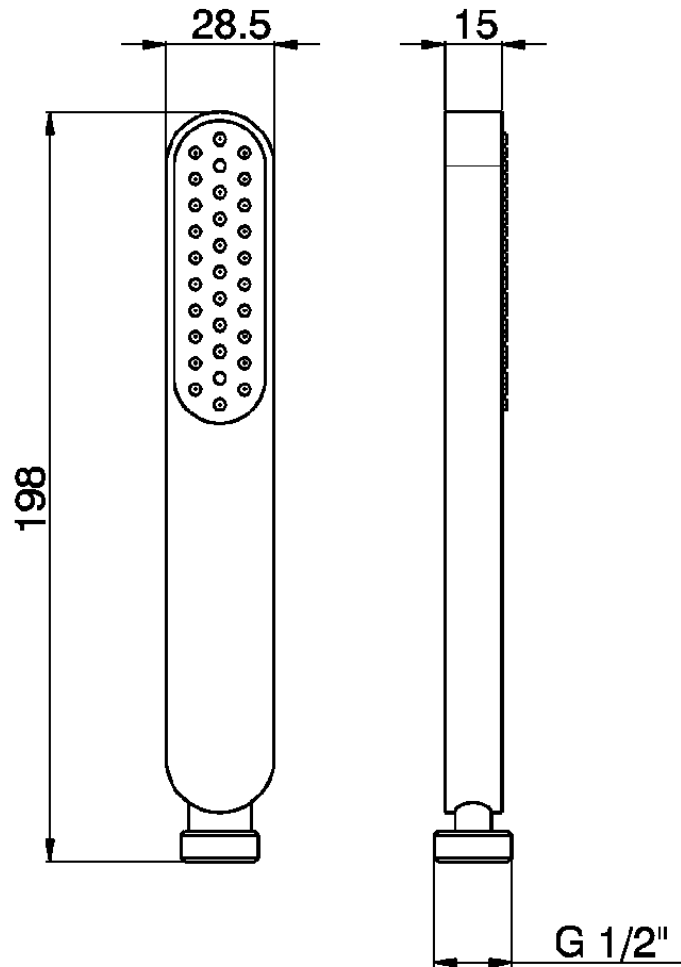

Doccetta Levity ABS SHOWER_SS014250

SS014250

<https://www.huberitalia.com/doccetta-levity-abs-shower-ss014250>

2025-04-28