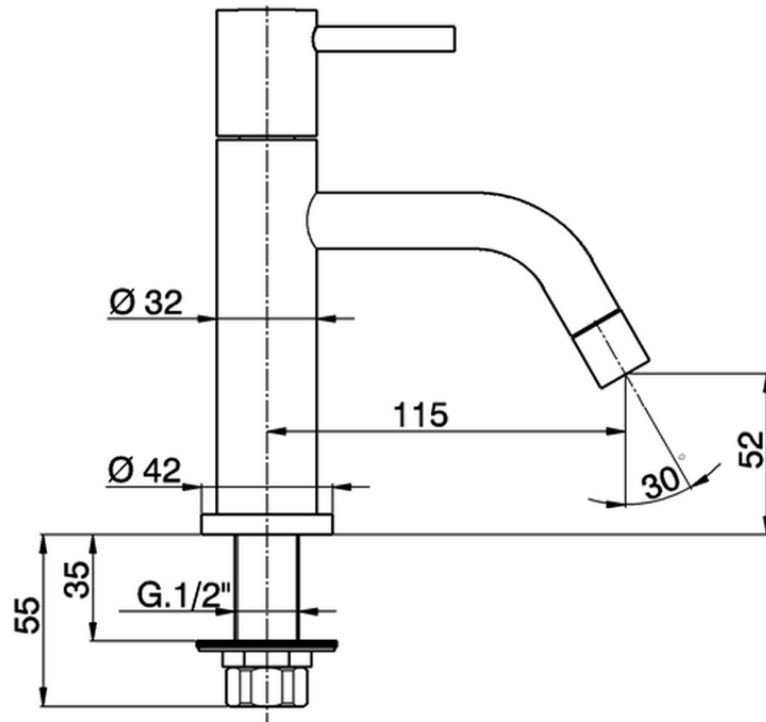

Rubinetto monoacqua TRATTO EVO_TV000900

TV000900

<https://huberitalia.com/rubinetto-monoacqua-tratto-evo-tv000900>

2024-11-21