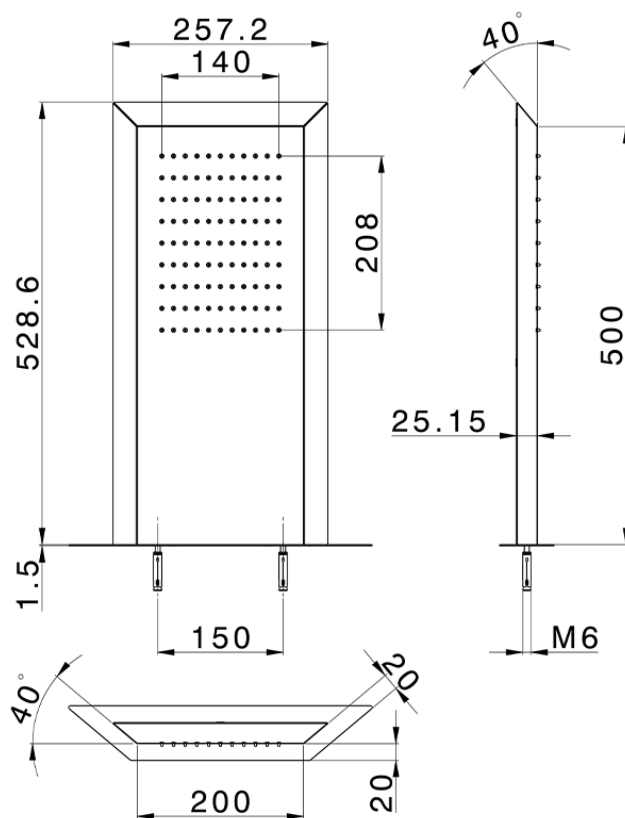

Soffione trapezoidale a parete ZEN_ZS122040

ZS122040

<https://www.huberitalia.com/soffione-trapezoidale-a-parete-zen-zs122040>

2025-02-05