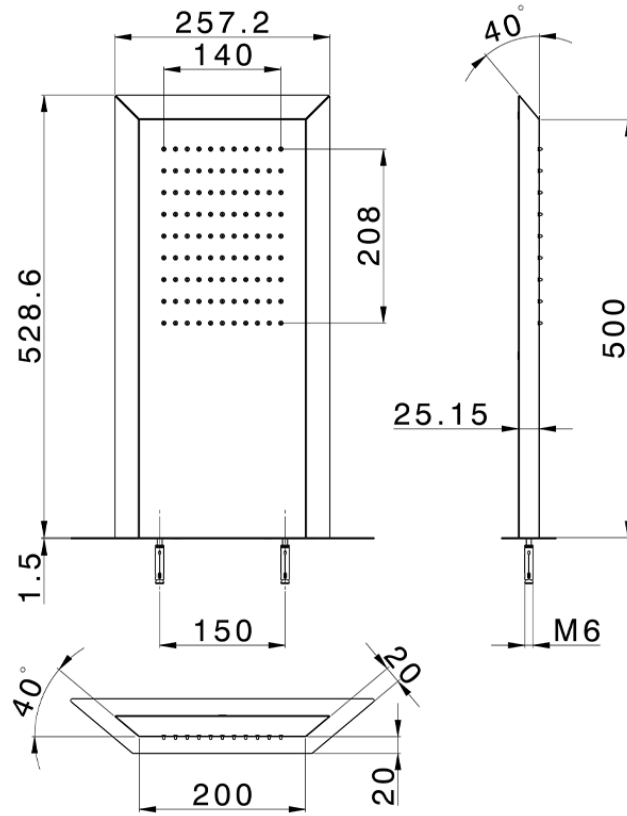

Soffione trapezoidale a parete ZEN\_ZS122040

ZS122040

<https://www.huberitalia.com/soffione-trapezoidale-a-parete-zen-zs122040>

2024-12-22