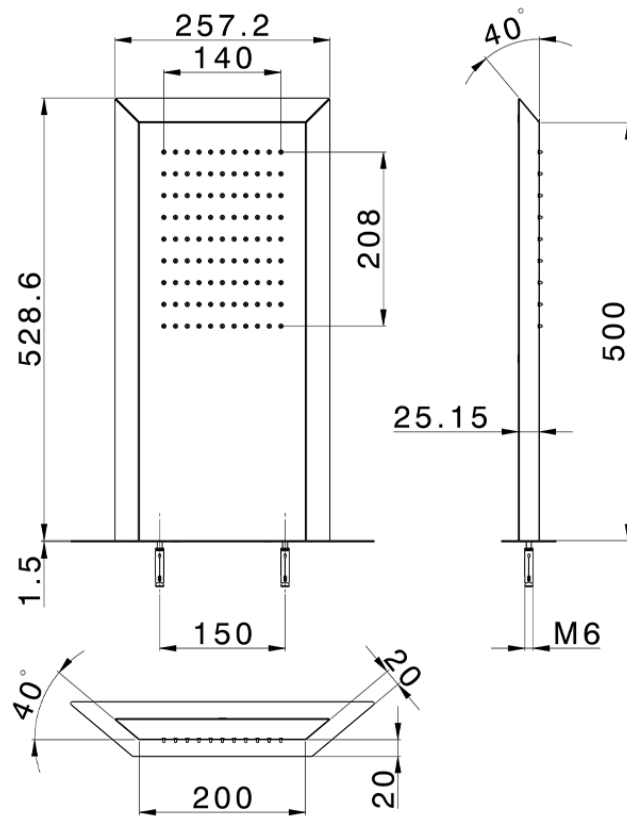

## Soffione trapezoidale a parete ZEN\_ZS122040

ZS122040

<https://www.huberitalia.com/soffione-trapezoidale-a-parete-zen-zs122040>

2024-12-22