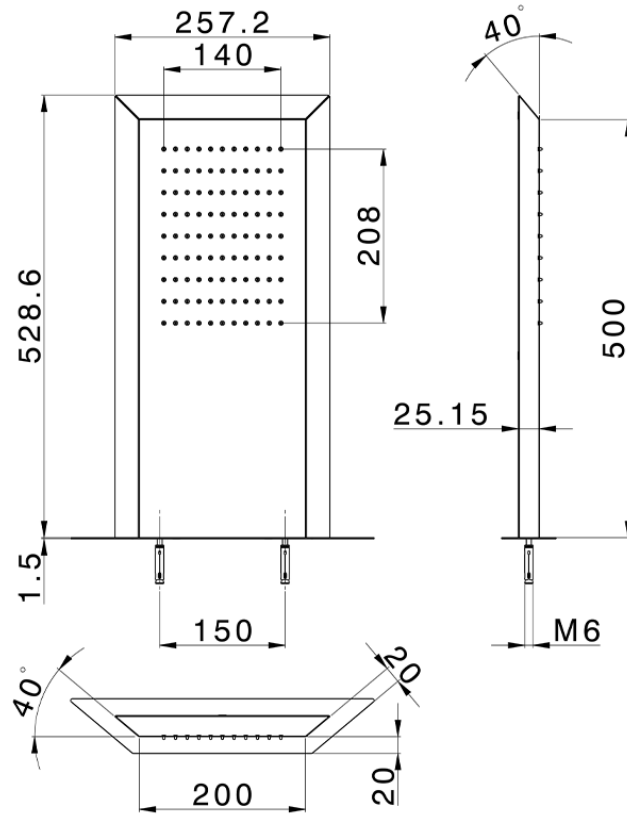

Soffione trapezoidale a parete ZEN_ZS122040

ZS122040

<https://www.huberitalia.com/soffione-trapezoidale-a-parete-zen-zs122040>

2024-12-22