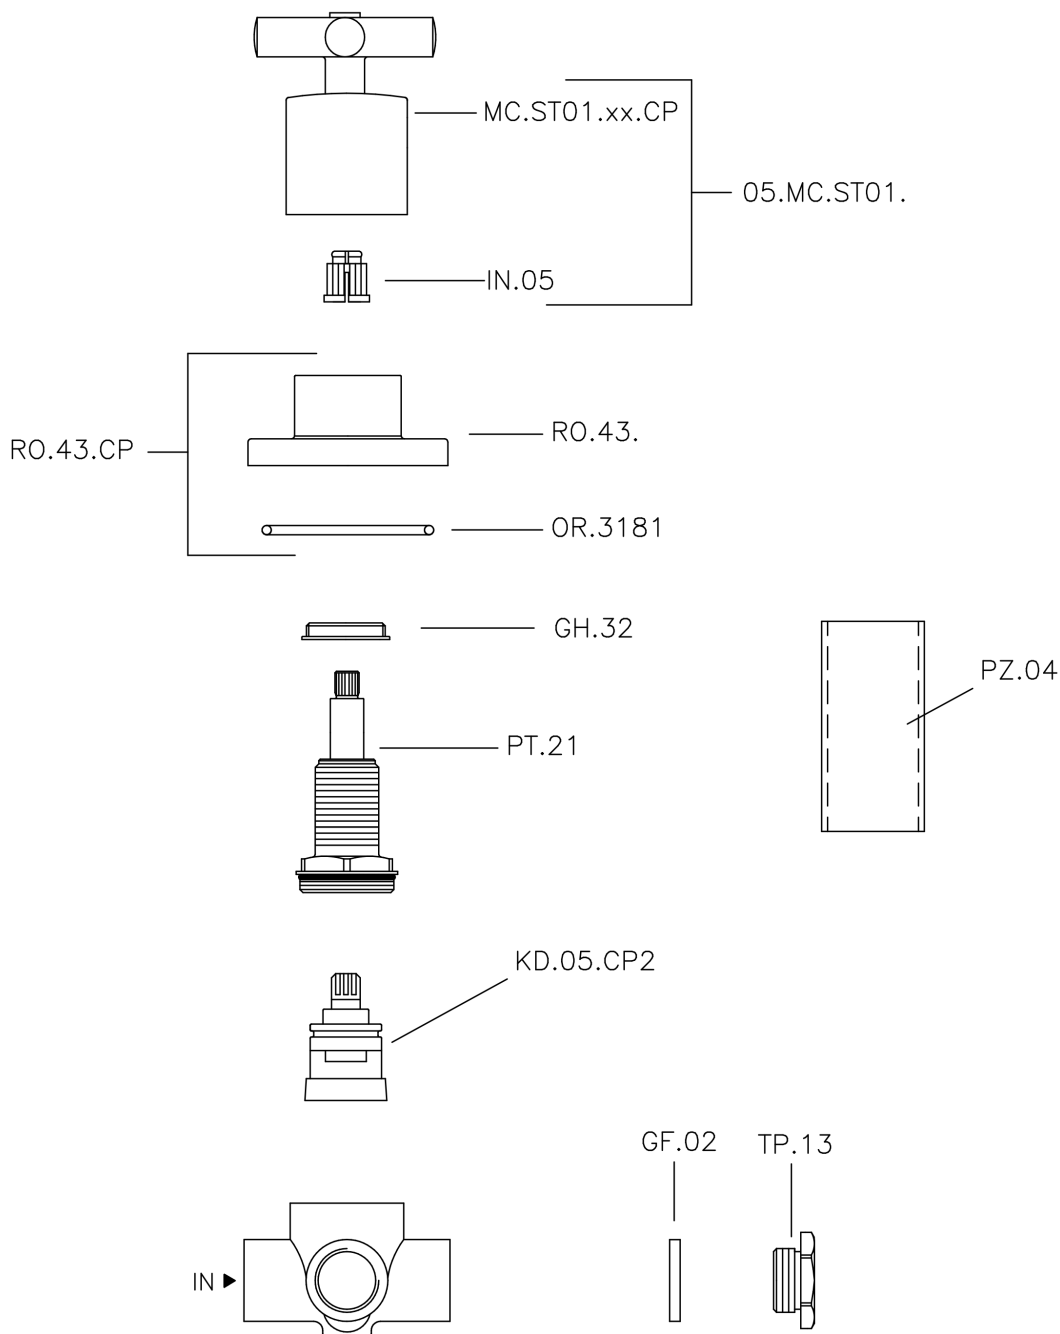

Deviatore incasso 2 uscite SUITE_653.ST01H.

653.ST01H.

<https://huberitalia.com/deviatore-incasso-2-uscite-suite-653-st01h>

2024-10-22