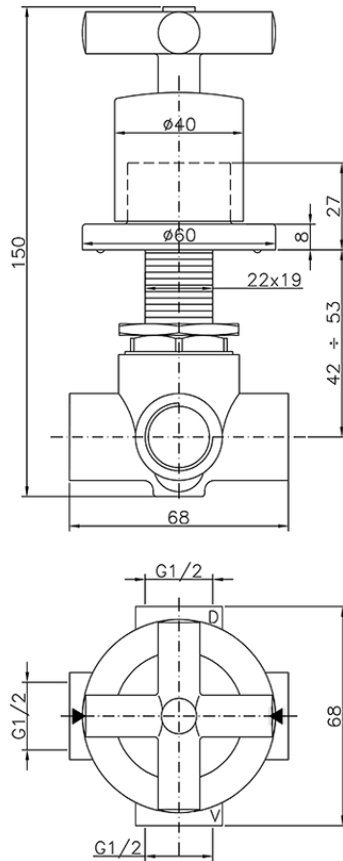

Deviatore incasso 2 uscite SUITE_653.ST01H.

653.ST01H.

<https://huberitalia.com/deviatore-incasso-2-uscite-suite-653-st01h>

2024-10-22