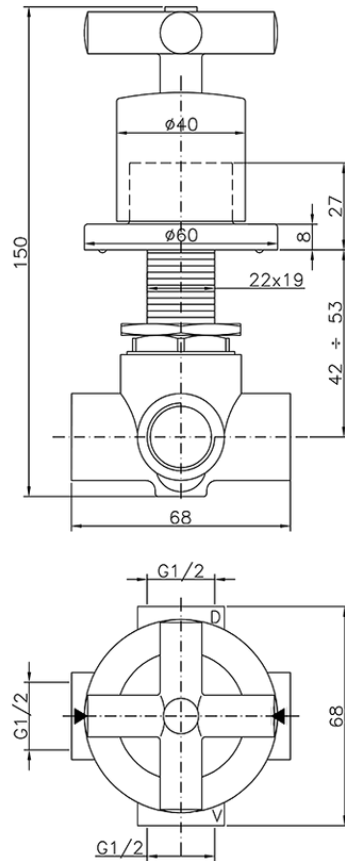

Deviatore incasso 2 uscite SUITE_653.ST01H.

653.ST01H.

<https://huberitalia.com/deviatore-incasso-2-uscite-suite-653-st01h>

2024-10-22