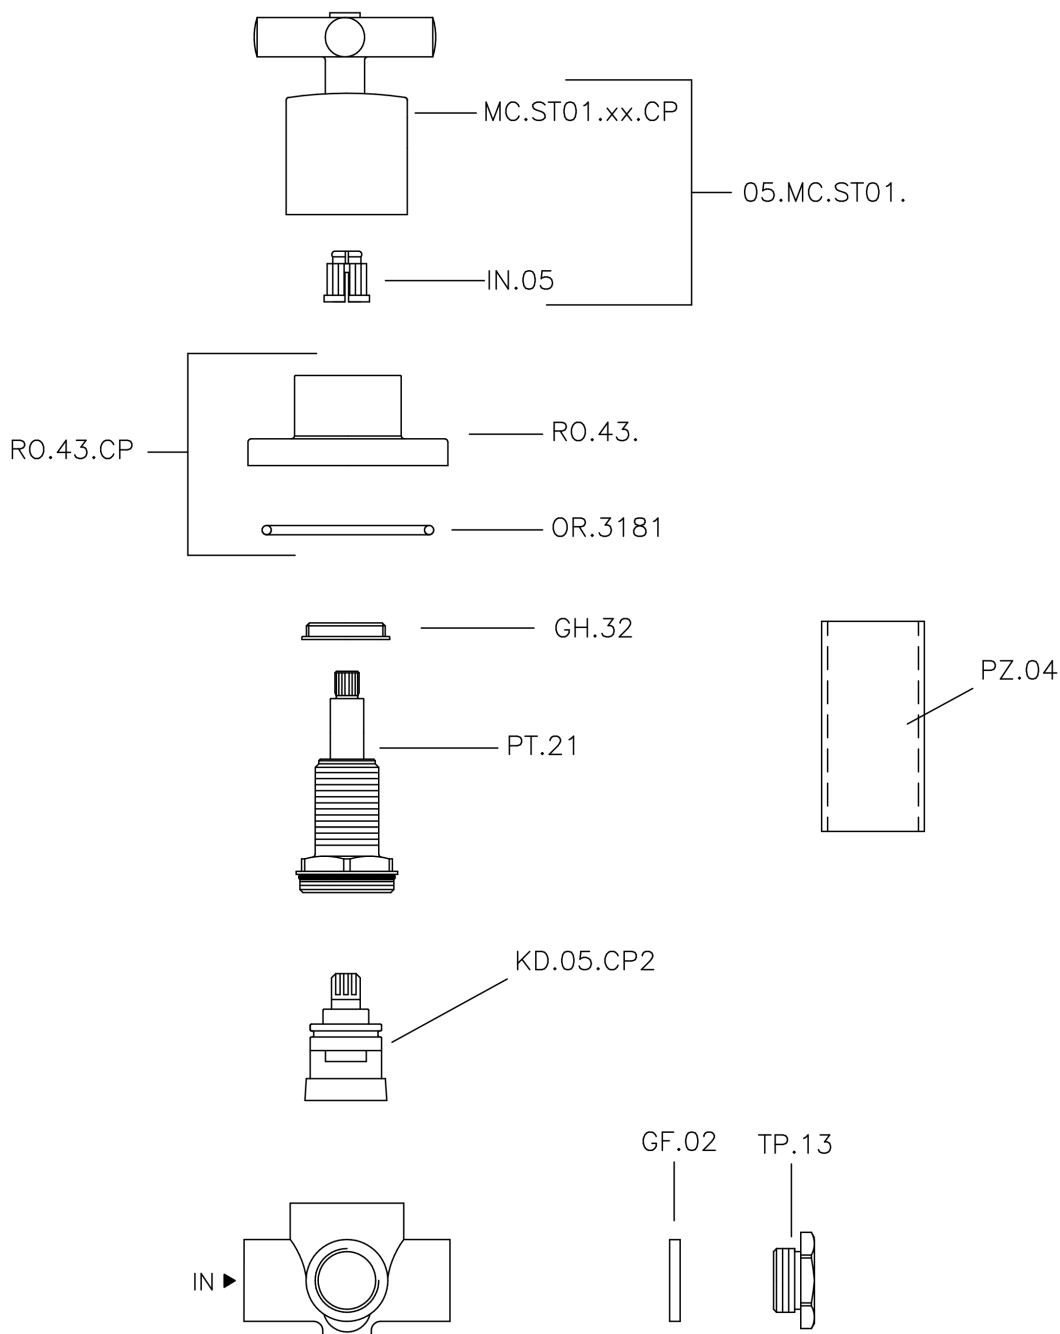

## Deviatore incasso 2 uscite SUITE\_653.ST01H.

653.ST01H.

<https://huberitalia.com/deviatore-incasso-2-uscite-suite-653-st01h>

2024-10-22