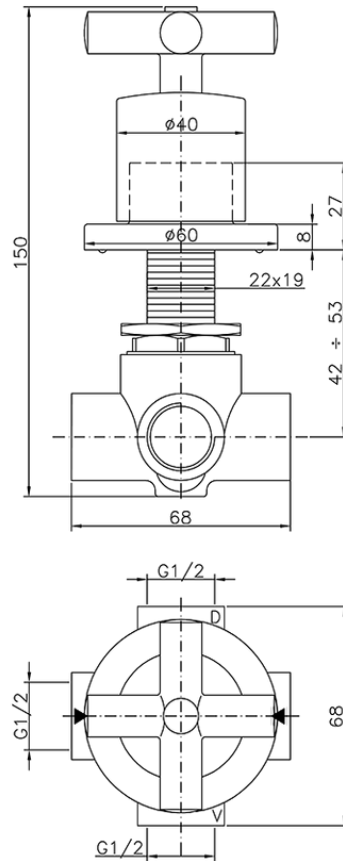

Deviatore incasso 2 uscite SUITE_653.ST01H.

653.ST01H.

<https://huberitalia.com/deviatore-incasso-2-uscite-suite-653-st01h>

2024-10-22