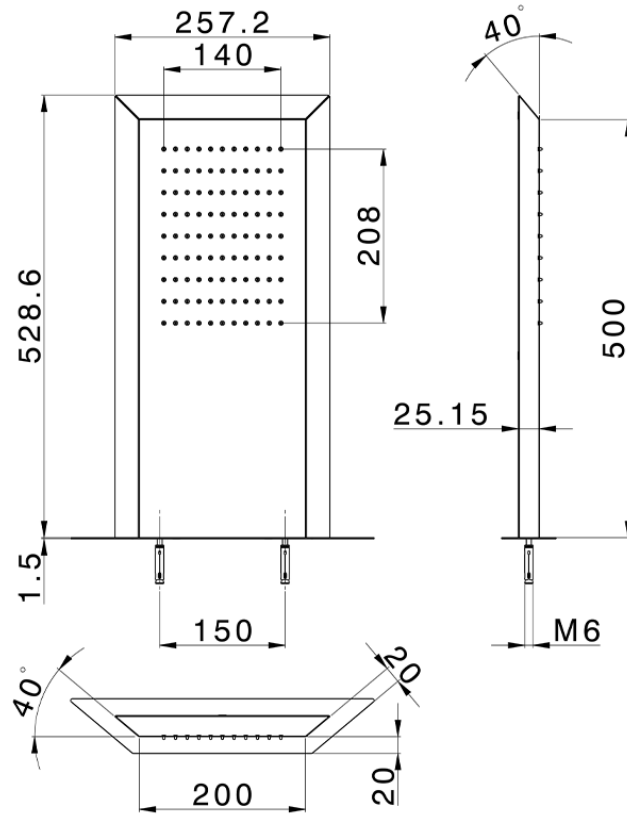

Soffione trapezoidale a parete ZEN_ZS122040

ZS122040

<https://www.huberitalia.com/soffione-trapezoidale-a-parete-zen-zs122040>

2025-03-14