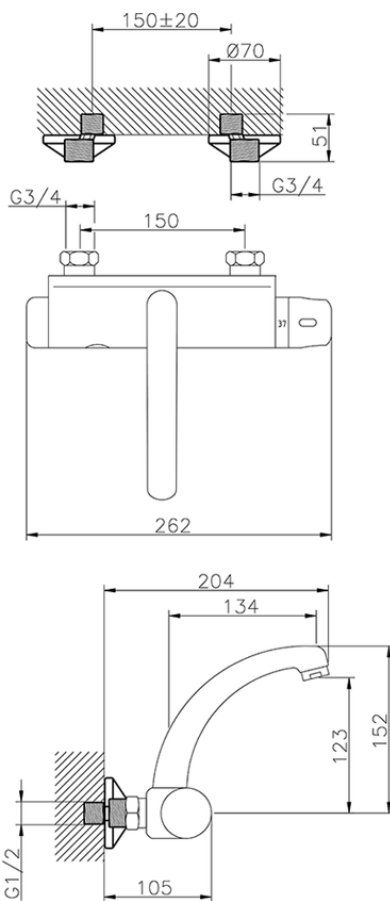

Miscelatore termostatico lavello a parete elett. THERMO_401.23H.

401.23H.

<https://www.huberitalia.com/miscelatore-termostatico-lavello-a-parete-elett-thermo-401-23h>

2024-12-21