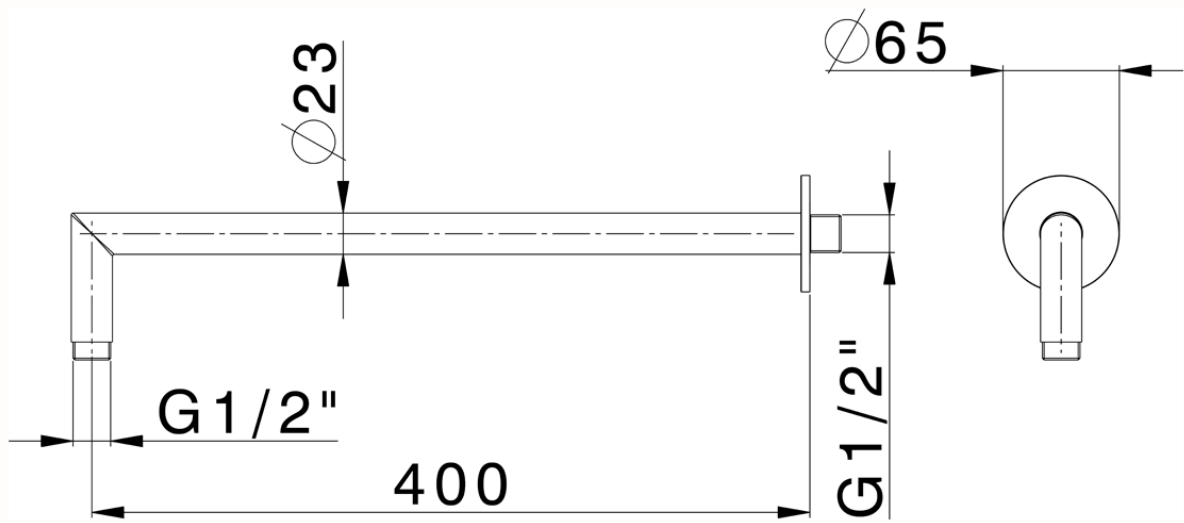

Braccio doccia SHOWER_SS013531

SS013531

<https://www.huberitalia.com/braccio-doccia-shower-ss013531>

2024-12-22