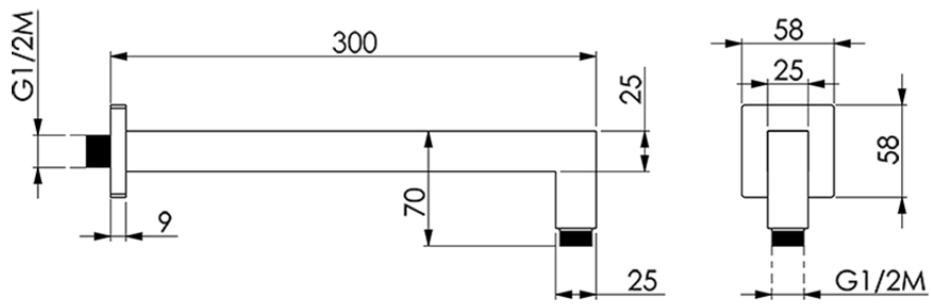

Braccio doccia SHOWER_SS013340

SS013340

<https://huberitalia.com/braccio-doccia-shower-ss013340>

2024-11-21