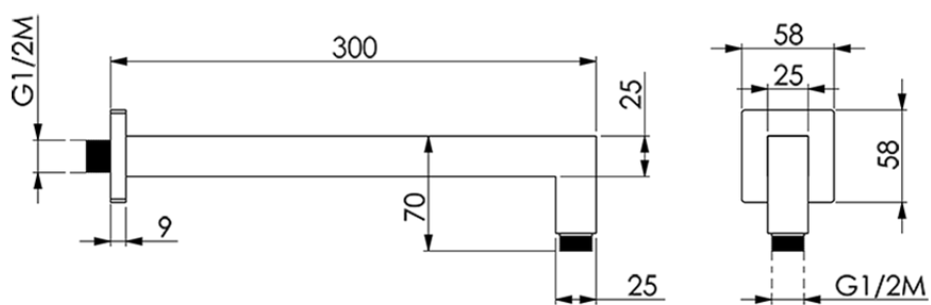

Braccio doccia SHOWER_SS013340

SS013340

<https://huberitalia.com/braccio-doccia-shower-ss013340>

2024-11-21