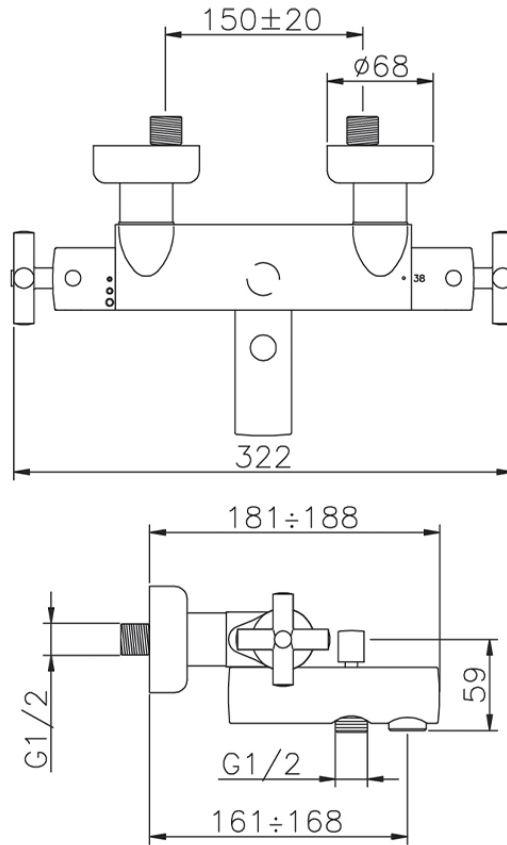

## Miscelatore termostatico vasca SUITE\_SUT27010

SUT27010

<https://www.huberitalia.com/miscelatore-termostatico-vasca-suite-sut27010>

2025-02-23