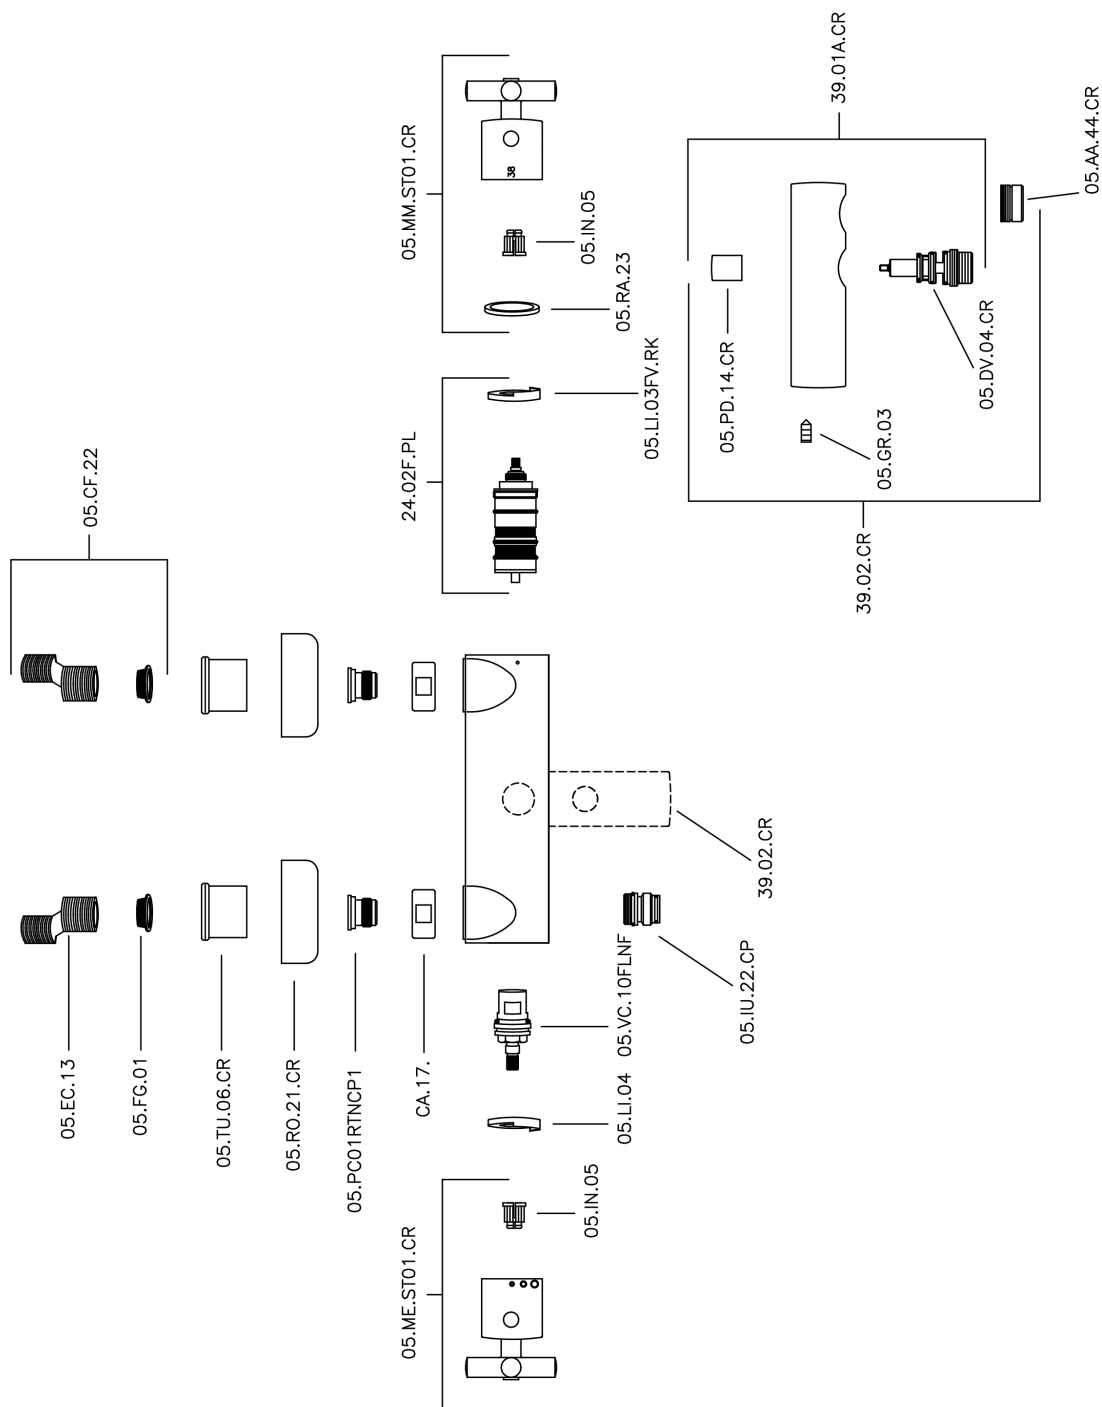

## Miscelatore termostatico vasca SUITE\_SUT27010

SUT27010

<https://www.huberitalia.com/miscelatore-termostatico-vasca-suite-sut27010>

2025-02-23