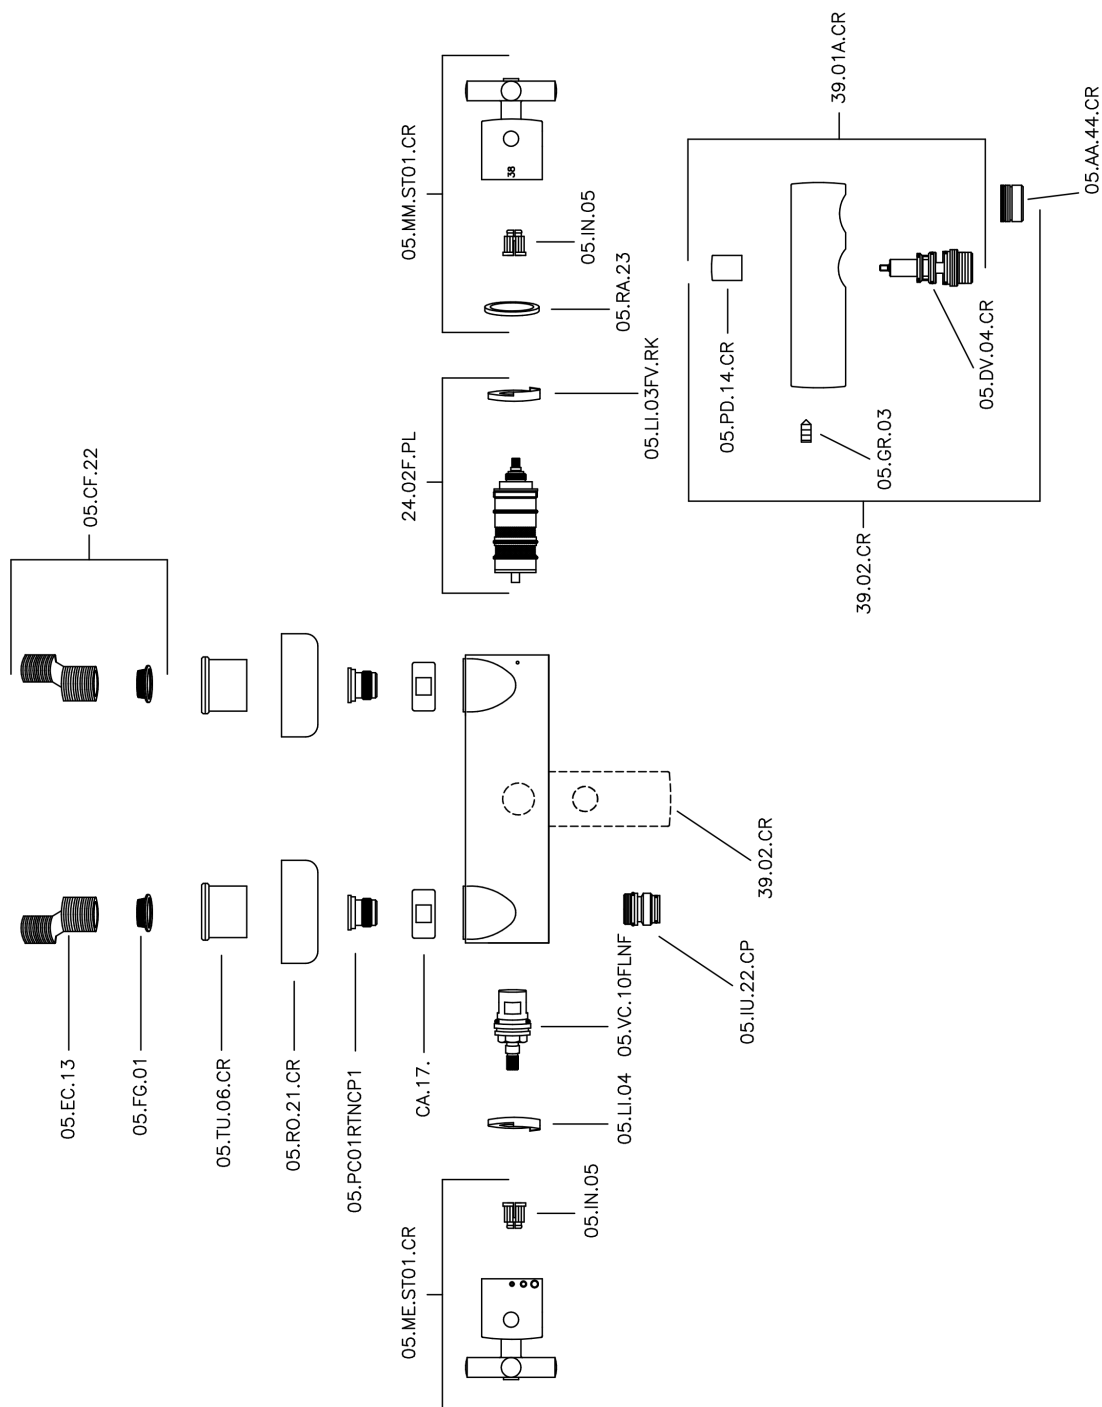

Miscelatore termostatico vasca SUITE_SUT27010

SUT27010

<https://www.huberitalia.com/miscelatore-termostatico-vasca-suite-sut27010>

2025-02-22