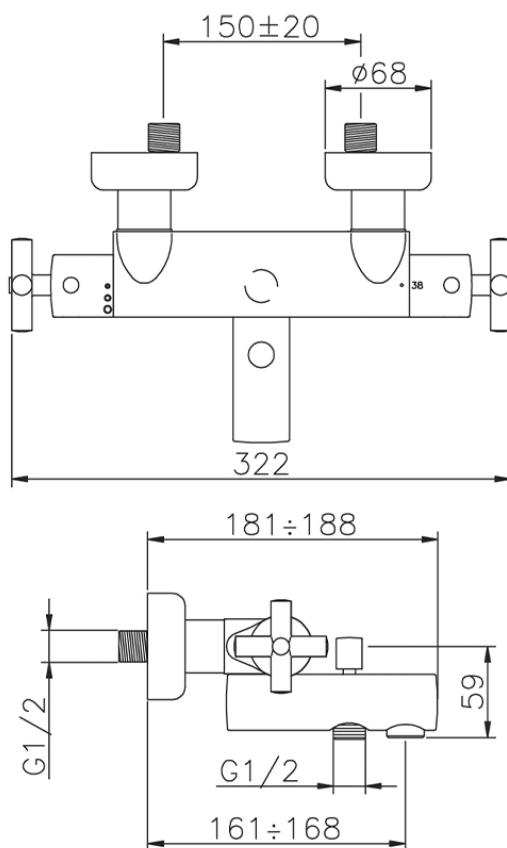

Miscelatore termostatico vasca SUITE_SUT27010

SUT27010

<https://www.huberitalia.com/miscelatore-termostatico-vasca-suite-sut27010>

2025-02-22