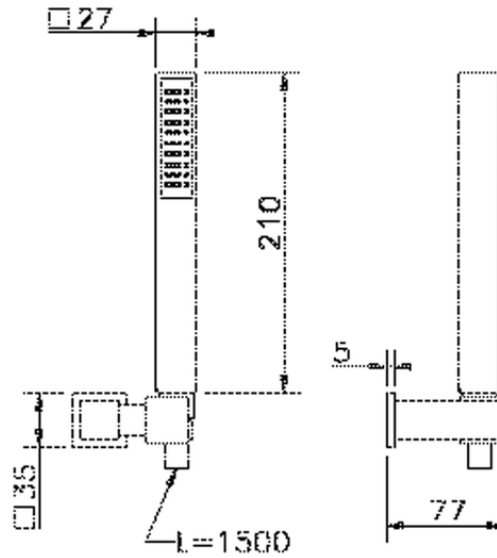

Completo doccia duplex Ego SHOWER_63.21H.

63.21H.

<https://www.huberitalia.com/completo-doccia-duplex-ego-shower-63-21h>

2025-02-22