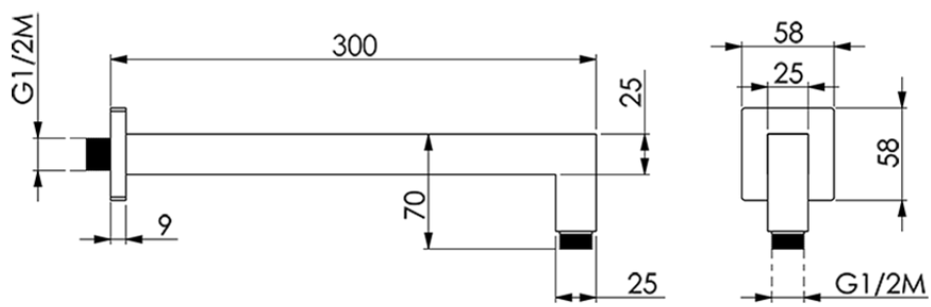

Braccio doccia SHOWER_SS013340

SS013340

<https://huberitalia.com/braccio-doccia-shower-ss013340>

2024-12-04