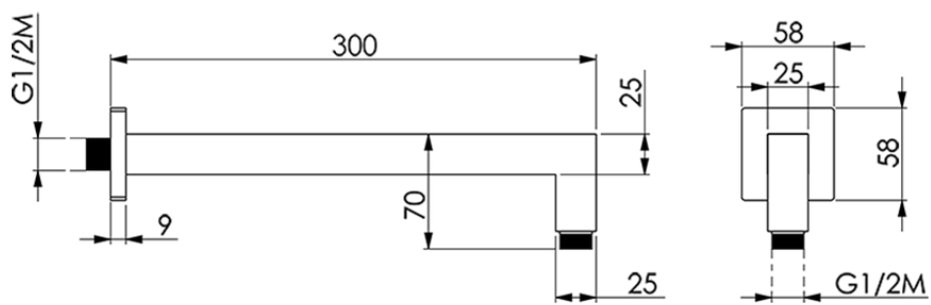

Braccio doccia SHOWER_SS013340

SS013340

<https://www.huberitalia.com/braccio-doccia-shower-ss013340>

2025-01-10