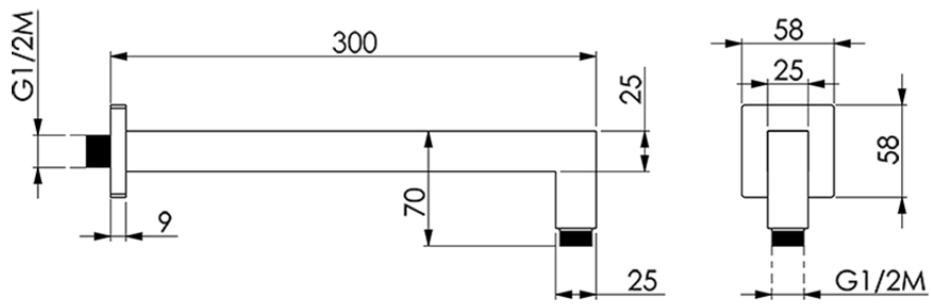

Braccio doccia SHOWER_SS013340

SS013340

<https://www.huberitalia.com/braccio-doccia-shower-ss013340>

2025-01-10