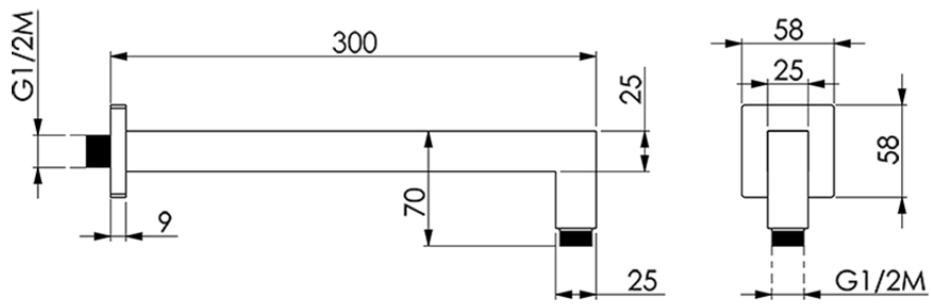

Braccio doccia SHOWER_SS013340

SS013340

<https://www.huberitalia.com/braccio-doccia-shower-ss013340>

2024-12-22