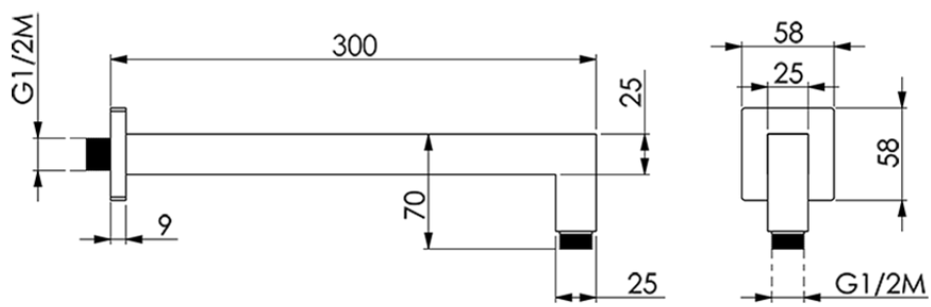

Braccio doccia SHOWER_SS013340

SS013340

<https://www.huberitalia.com/braccio-doccia-shower-ss013340>

2024-12-22