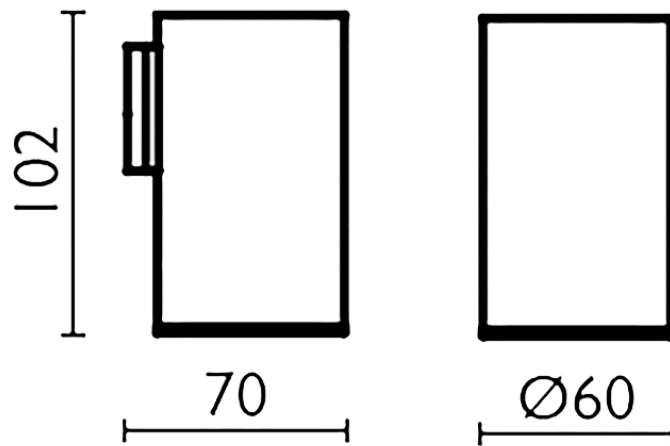

Porta bicchiere_ACCESSORI BAGNO_SI090502

SI090502

<https://www.huberitalia.com/porta-bicchiera-accessori-bagno-si090502>

2025-01-05