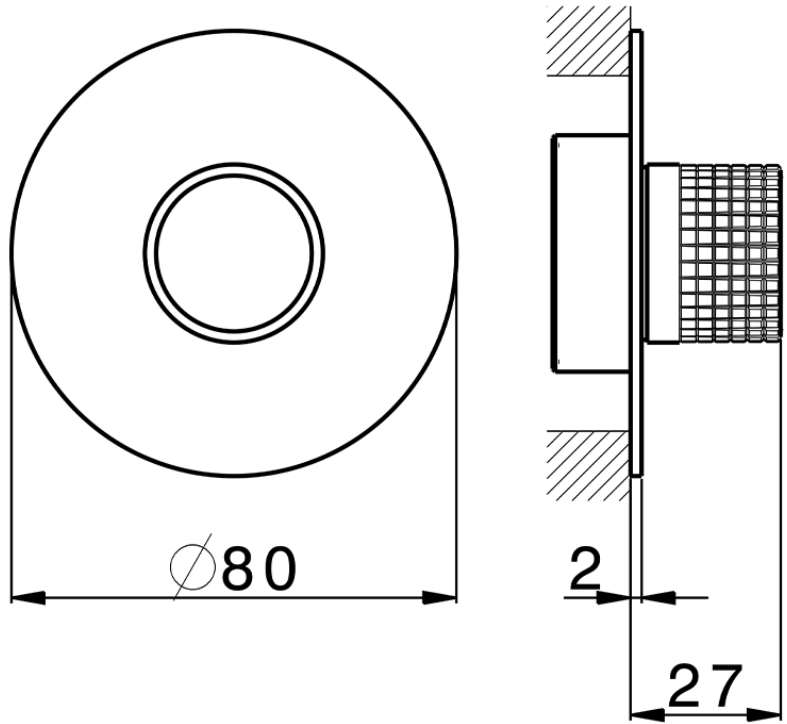

Parte esterna per singolo Push&Shower PUSH&SHOWER_PS0G6120

PS0G6120

<https://huberitalia.com/parte-esterna-per-singolo-pushshower-pushshower-ps0g6120>

ZB0G6000

<https://huberitalia.com/parte-incasso-pushshower-incasso-zb0g6000>