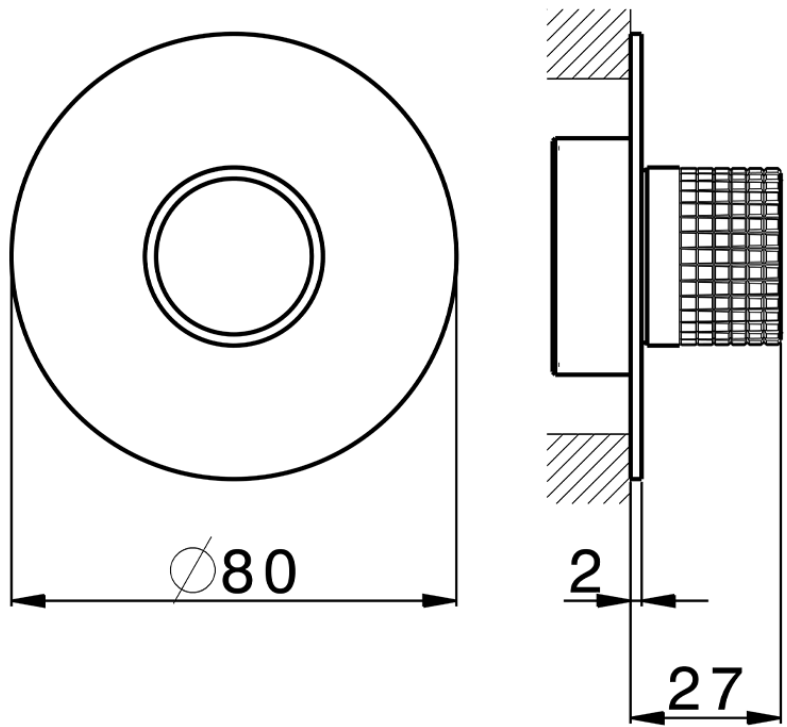

Parte esterna per singolo Push&Shower PUSH&SHOWER_PS0G6120

PS0G6120

<https://huberitalia.com/parte-esterna-per-singolo-pushshower-pushshower-ps0g6120>

ZB0G6000

<https://huberitalia.com/parte-incasso-pushshower-incasso-zb0g6000>