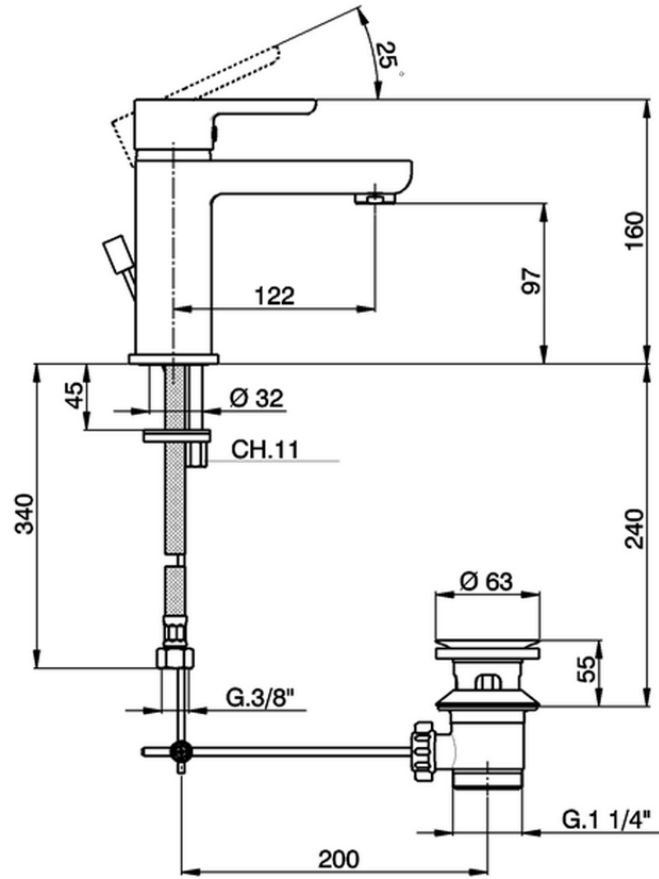

Miscelatore monocomando lavabo large SOFT\_SF000510

SF000510

<https://huberitalia.com/miscelatore-monocomando-lavabo-large-soft-sf000510>

2024-11-21