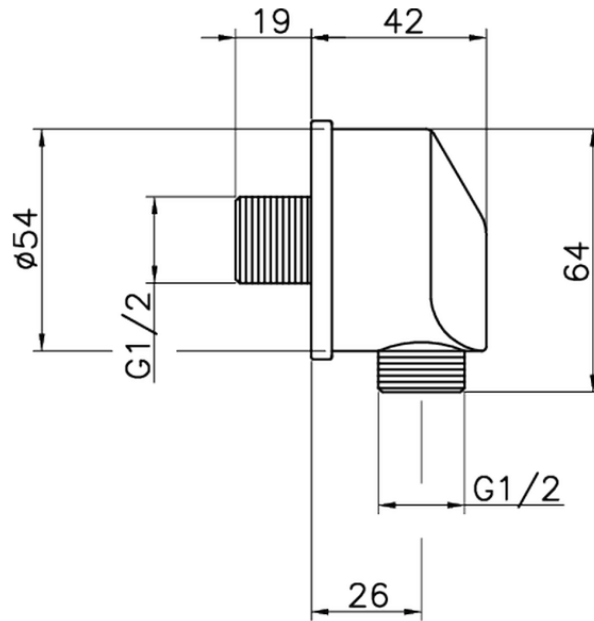

Presca d'acqua SHOWER_67.01H.

67.01H.

<https://www.huberitalia.com/presa-dacqua-shower-67-01h>

2024-12-22