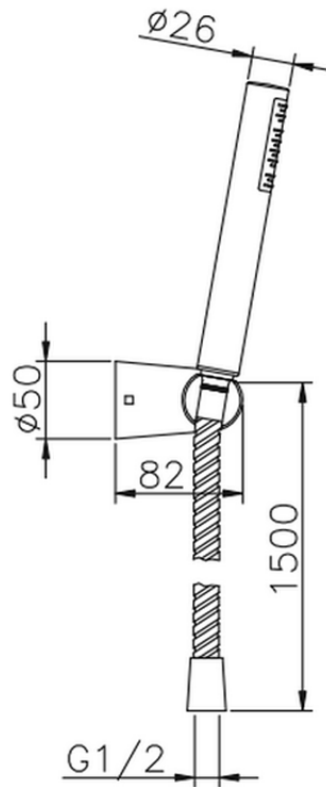

Completo doccia duplex Suite SHOWER_63.13H.

63.13H.

<https://huberitalia.com/completo-doccia-duplex-suite-shower-63-13h>

2024-11-21