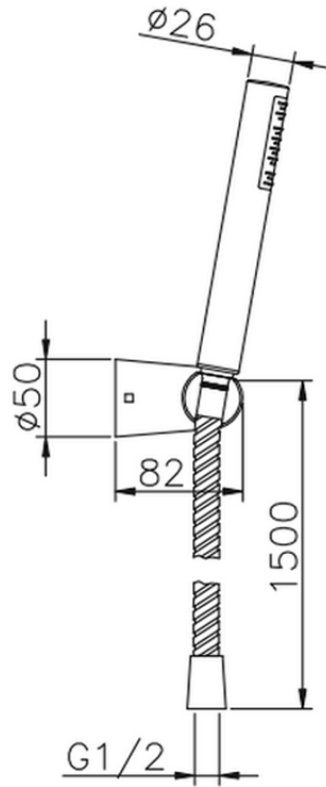

Completo doccia duplex Suite SHOWER_63.13H.

63.13H.

<https://huberitalia.com/completo-doccia-duplex-suite-shower-63-13h>

2024-11-21