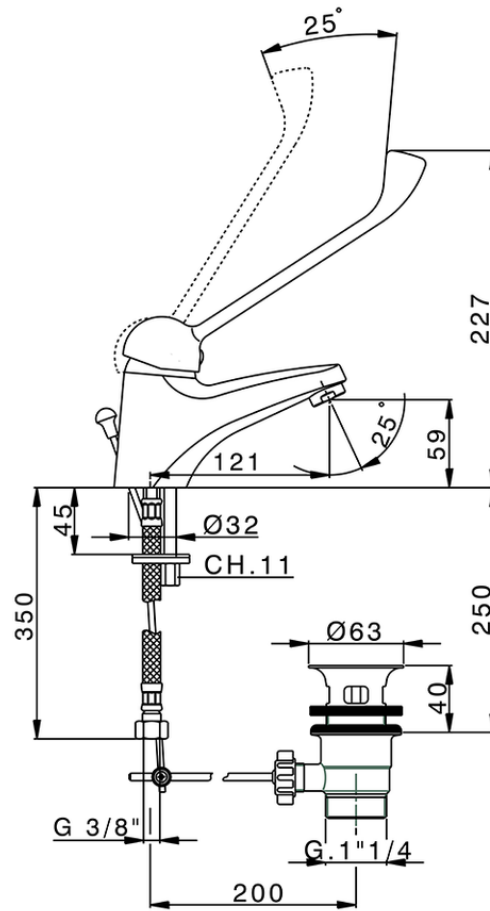

Miscelatore monocomando lavabo CLINIC&TECHNICAL\_BN000510

BN000510

<https://www.huberitalia.com/miscelatore-monocomando-lavabo-clinictechnical-bn000510>

2024-12-22