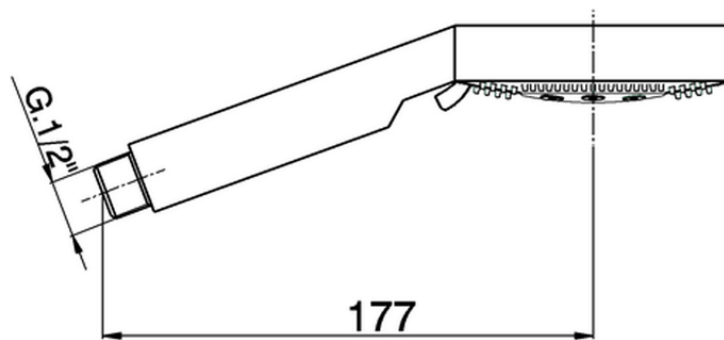

Doccetta Linear ABS SHOWER_SS014190

SS014190

<https://www.huberitalia.com/doccetta-linear-abs-shower-ss014190>

2025-02-22