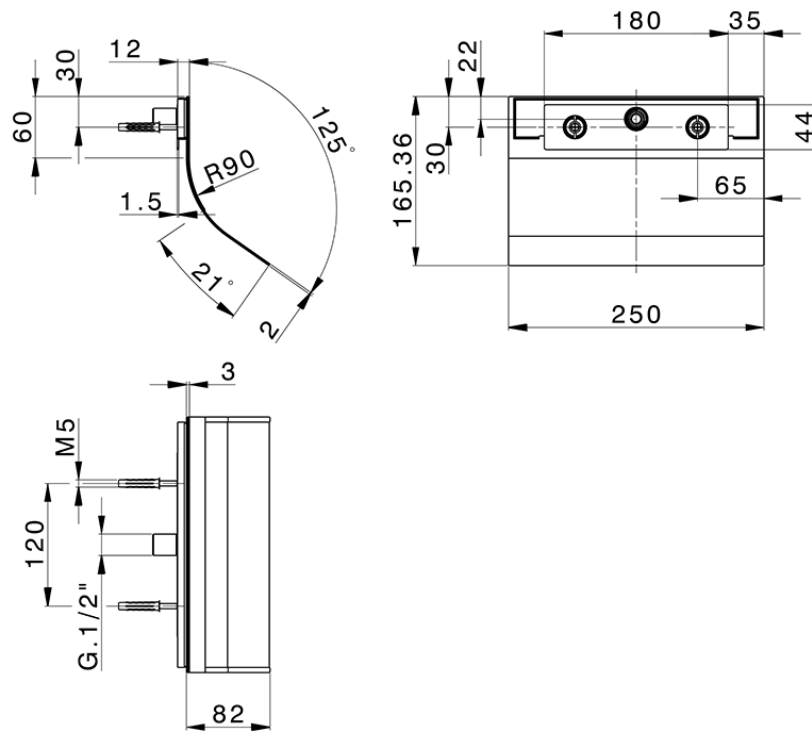

Cascata a parete curva ZEN_ZS129040

ZS129040

<https://www.huberitalia.com/cascata-a-parete-curva-zen-zs129040>

2025-03-14