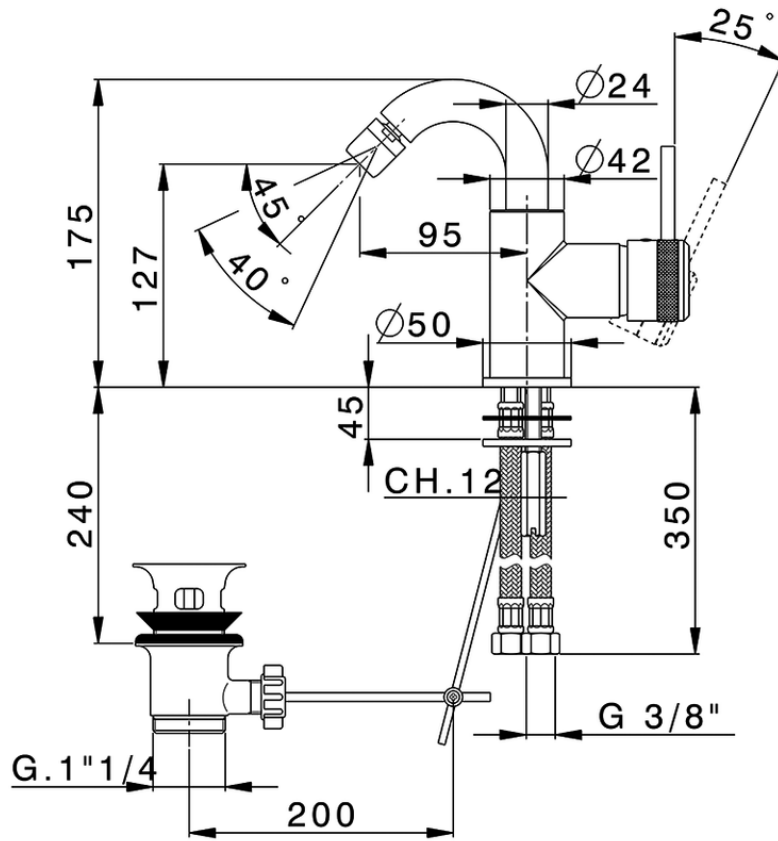

Miscelatore monocomando bidet EnergySave CHRONOS_CR002555

CR002555

<https://huberitalia.com/miscelatore-monocomando-bidet-energy-save-chronos-cr002555>

2024-11-21