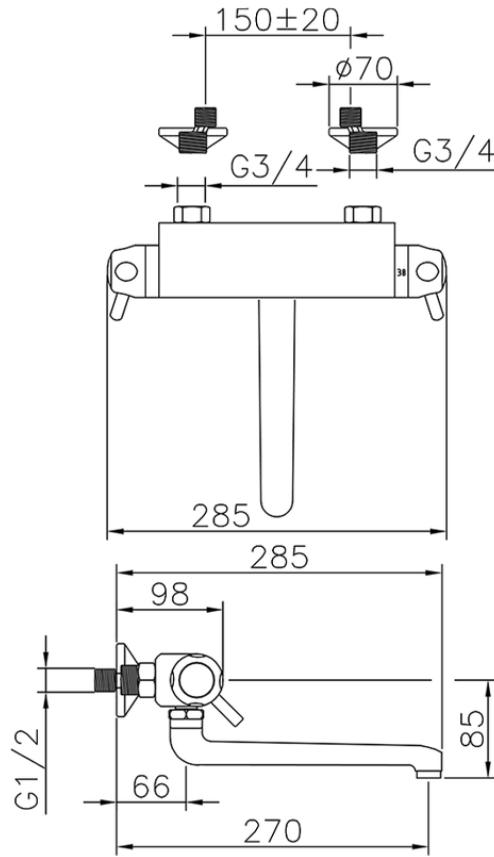

Miscelatore termostatico lavello a parete THERMO_CPT70010

CPT70010

<https://www.huberitalia.com/miscelatore-termostatico-lavello-a-parete-thermo-cpt70010>

2025-04-22