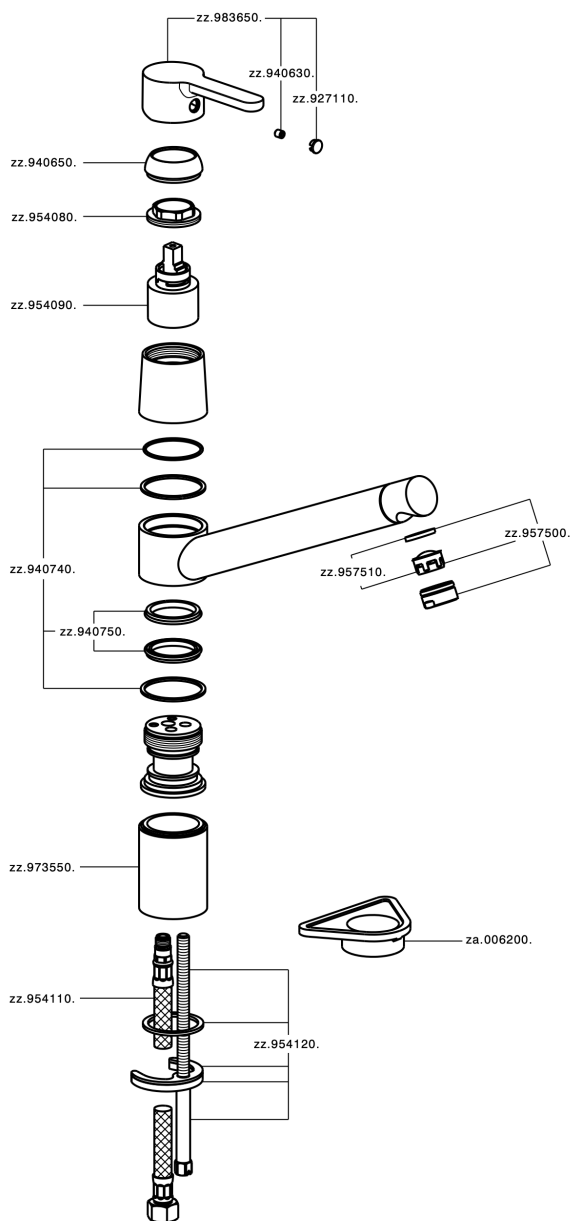

## Miscelatore monocomando lavello KITCHEN\_H2002580

H2002580

<https://www.huberitalia.com/miscelatore-monocomando-lavello-kitchen-h2002580>

2024-12-27