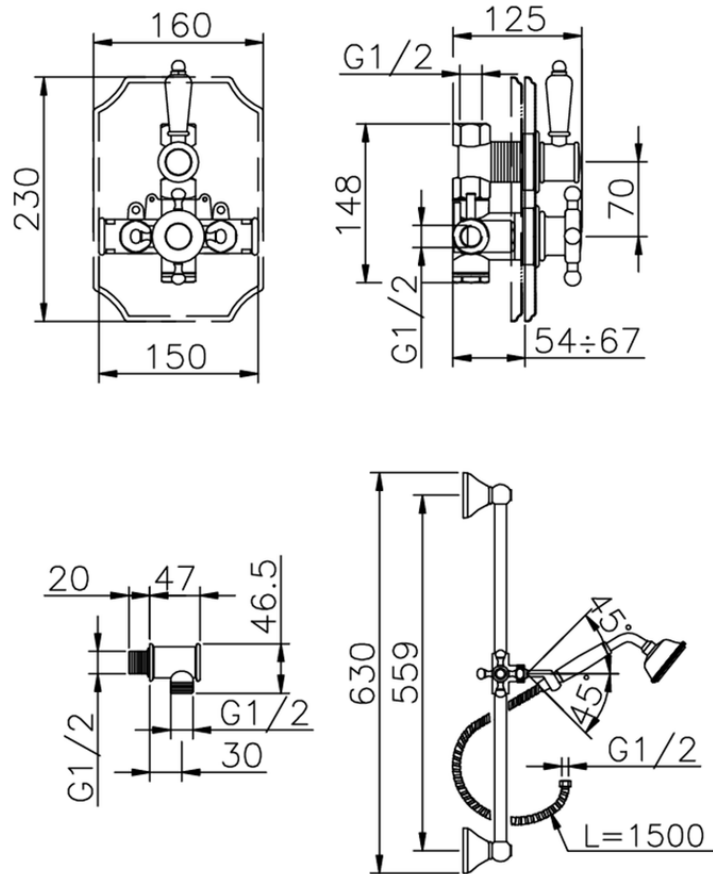

Completo miscelatore termostatico doccia incasso VICTORIAN_910.VT01H.

910.VT01H. <https://www.huberitalia.com/completo-miscelatore-termostatico-doccia-incasso-victorian-910-vt01h>

2025-02-23