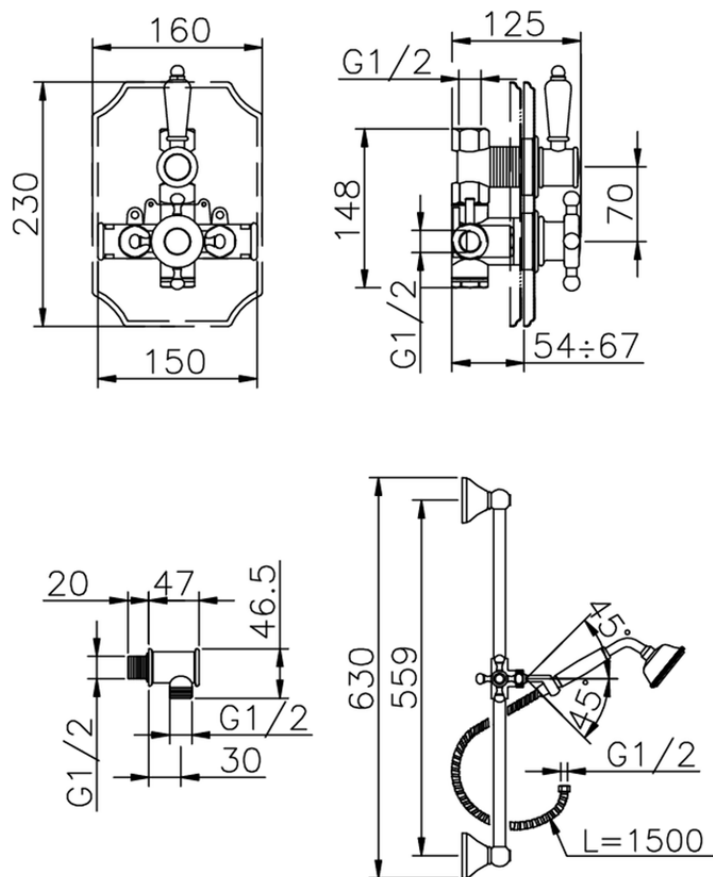

Completo miscelatore termostatico doccia incasso VICTORIAN_910.VT01H.

910.VT01H. <https://www.huberitalia.com/completo-miscelatore-termostatico-doccia-incasso-victorian-910-vt01h>

2025-02-23