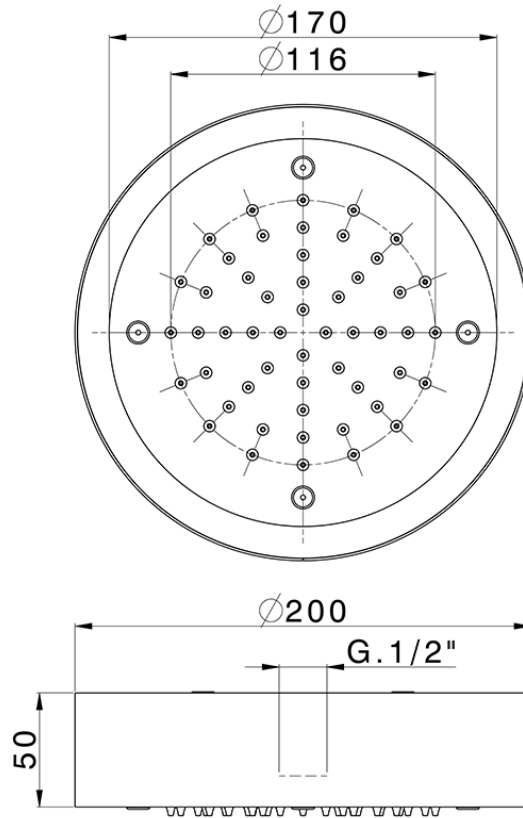

Soffione a soffitto con cromoterapia Ø 200 mm ZEN_ZS1C0250

ZS1C0250

<https://www.huberitalia.com/soffione-a-soffitto-con-cromoterapia-o-200-mm-zen-zs1c0250>

2025-01-09