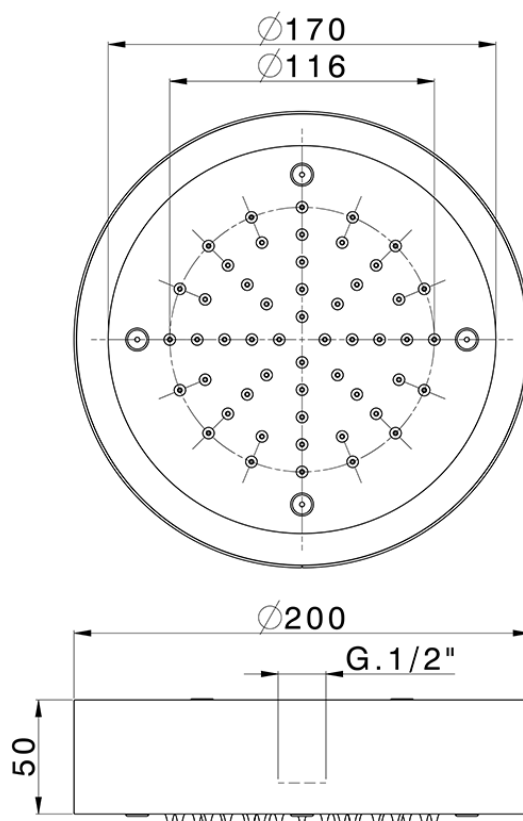

Soffione a soffitto con cromoterapia Ø 200 mm ZEN\_ZS1C0250

ZS1C0250

<https://www.huberitalia.com/soffione-a-soffitto-con-cromoterapia-o-200-mm-zen-zs1c0250>

2025-01-09