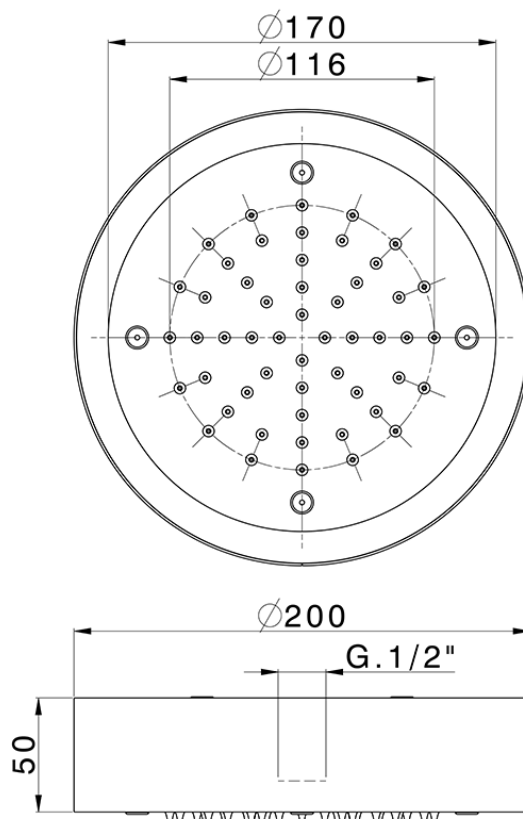

Soffione a soffitto con cromoterapia Ø 200 mm ZEN_ZS1C0250

ZS1C0250

<https://www.huberitalia.com/soffione-a-soffitto-con-cromoterapia-o-200-mm-zen-zs1c0250>

2025-01-09