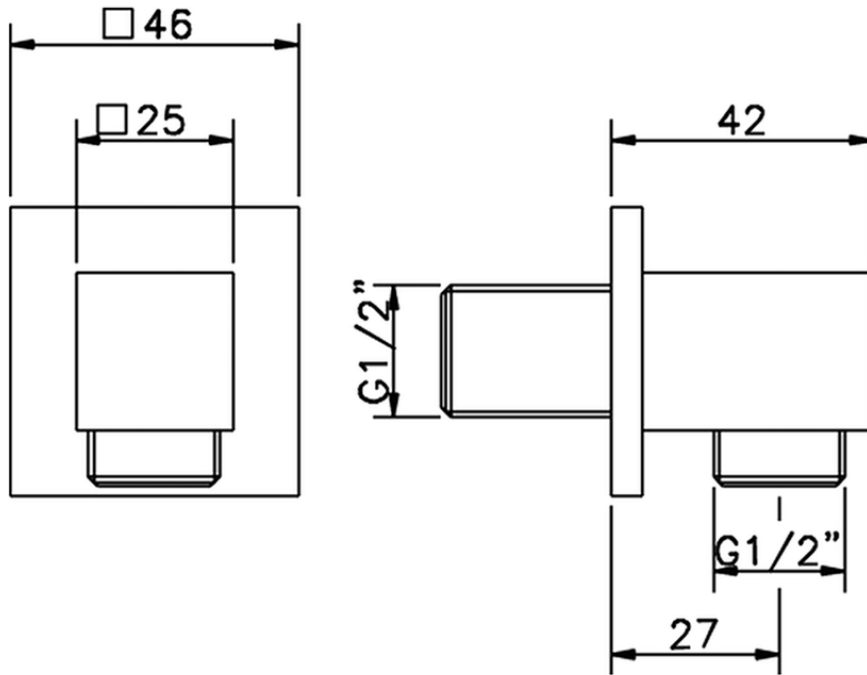

## Presad'acqua SHOWER\_SS017340

SS017340

<https://www.huberitalia.com/presa-dacqua-shower-ss017340>

2025-02-05