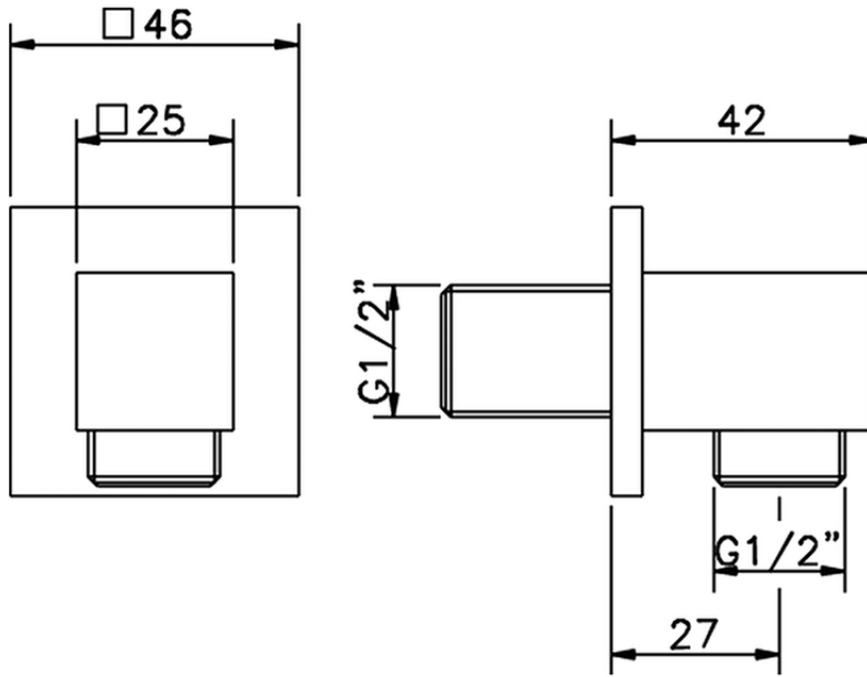

Presad'acqua SHOWER_SS017340

SS017340

<https://www.huberitalia.com/presa-dacqua-shower-ss017340>

2024-12-22