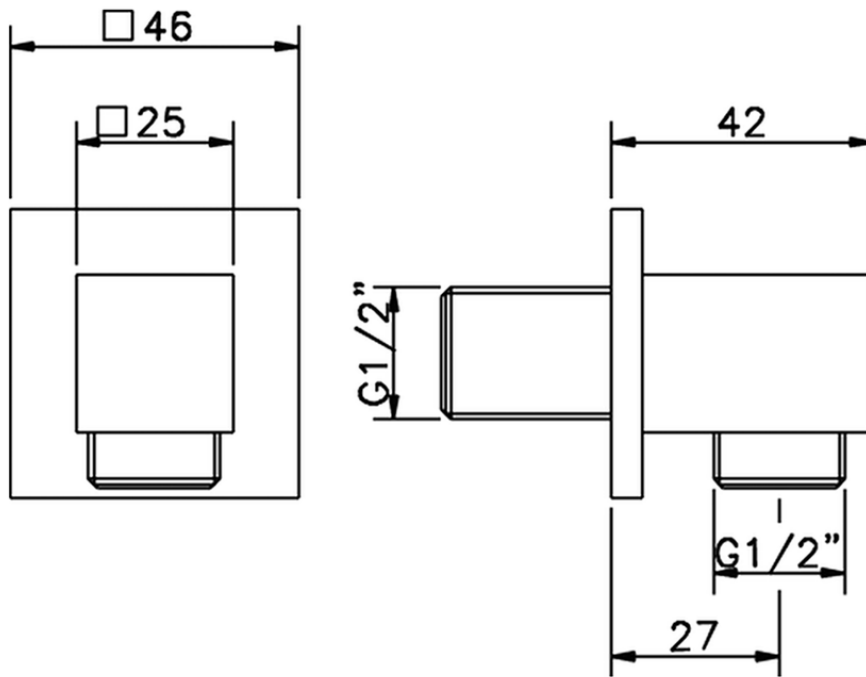

Presad'acqua SHOWER_SS017340

SS017340

<https://www.huberitalia.com/presa-dacqua-shower-ss017340>

2025-02-05