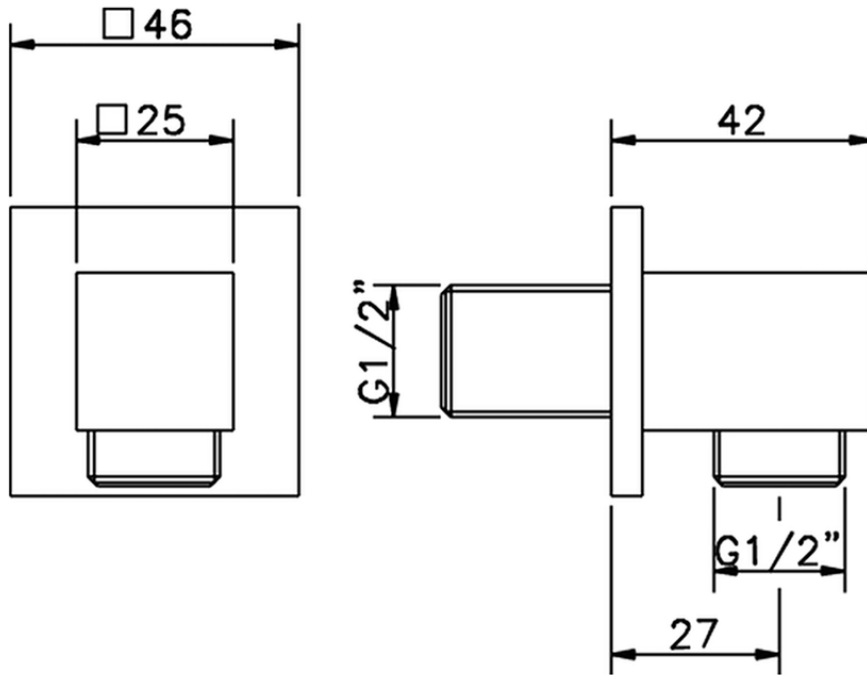

Presad'acqua SHOWER_SS017340

SS017340

<https://www.huberitalia.com/presa-dacqua-shower-ss017340>

2024-12-22