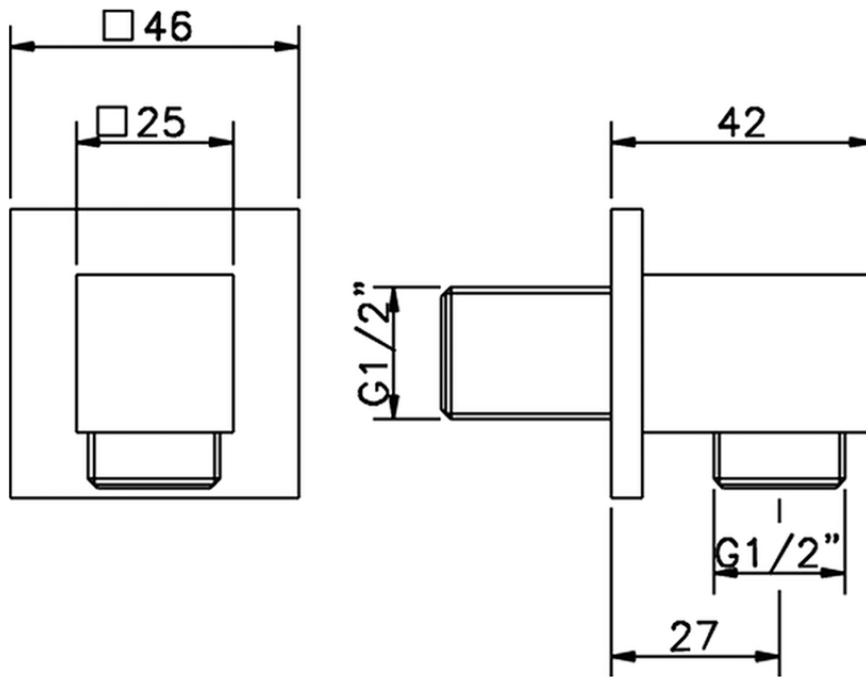

## Presad'acqua SHOWER\_SS017340

SS017340

<https://huberitalia.com/presa-dacqua-shower-ss017340>

2024-12-04