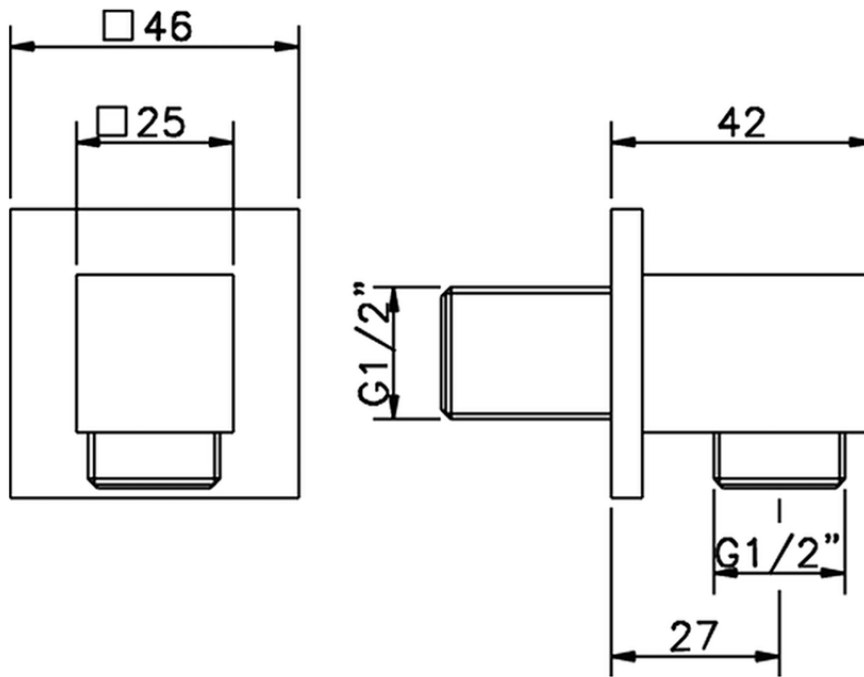

Presad'acqua SHOWER_SS017340

SS017340

<https://www.huberitalia.com/presa-dacqua-shower-ss017340>

2024-12-22