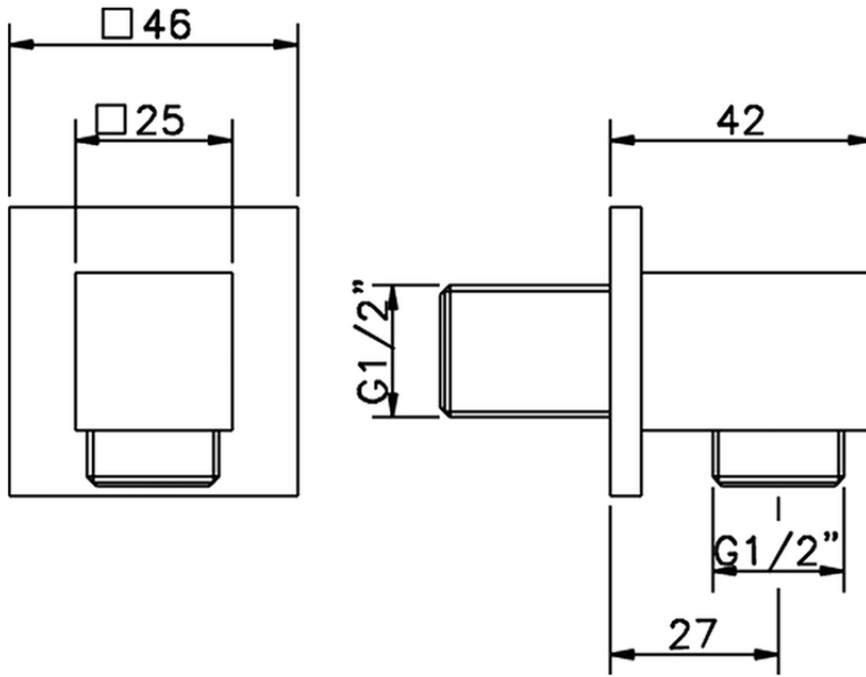

Presad'acqua SHOWER_SS017340

SS017340

<https://www.huberitalia.com/presa-dacqua-shower-ss017340>

2024-12-22