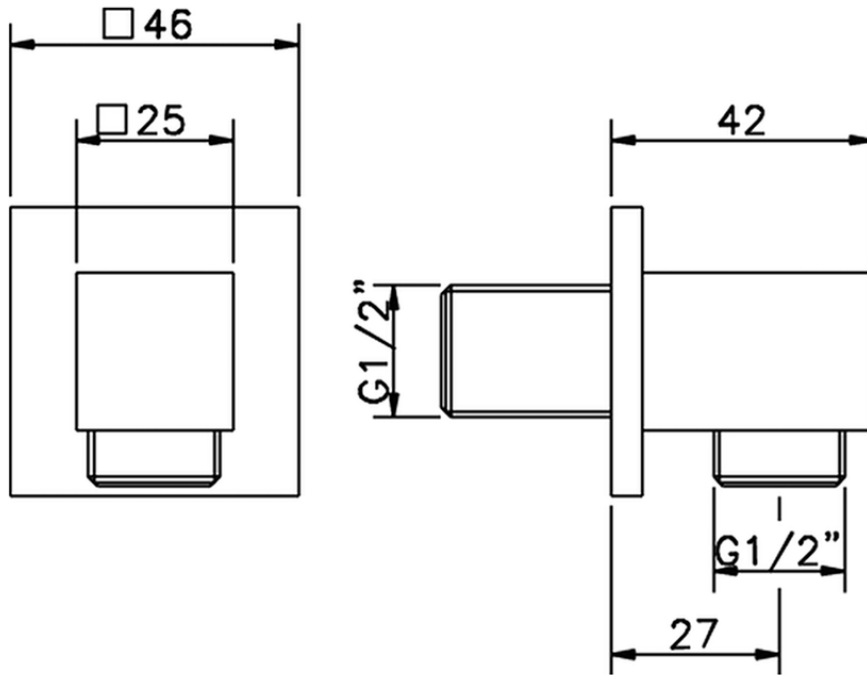

Presad'acqua SHOWER_SS017340

SS017340

<https://www.huberitalia.com/presa-dacqua-shower-ss017340>

2025-02-05