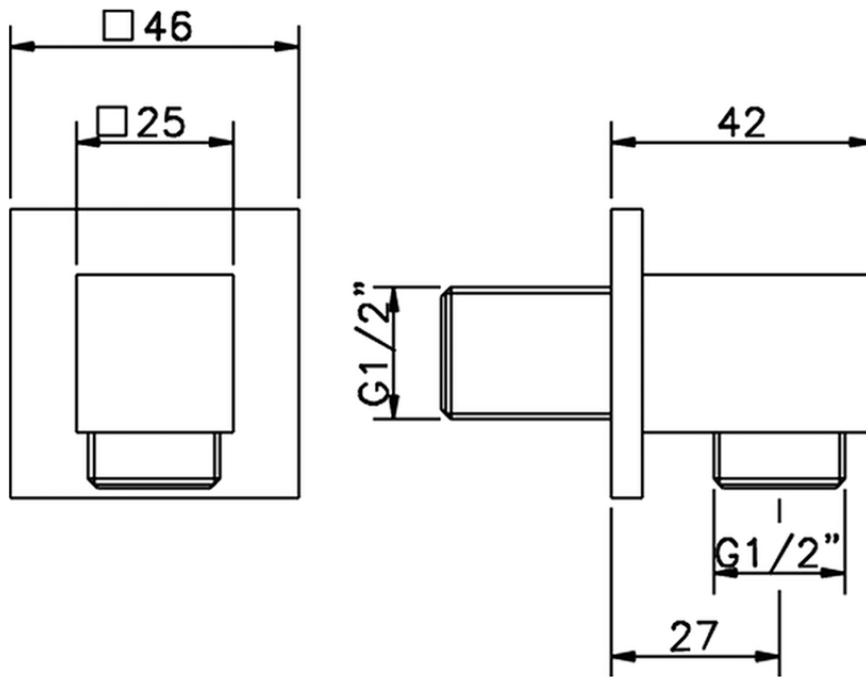

Presad'acqua SHOWER_SS017340

SS017340

<https://www.huberitalia.com/presa-dacqua-shower-ss017340>

2024-12-22